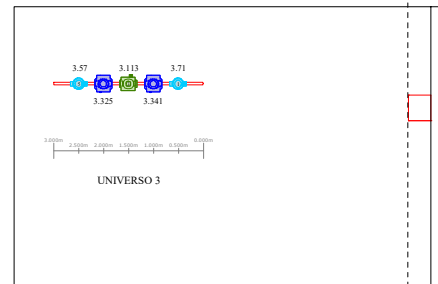

SMOKE CAMEO FT 1500 HAZER

2.509

SMOKE CAMEO FT 1500 HAZER

2.511