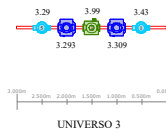

SMOKE CAMEO FT 1500 HAZER

2.509

SMOKE CAMEO FT 1500 HAZER

2.511