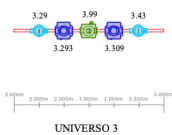

CONTROL
CHAMSYS PC WING